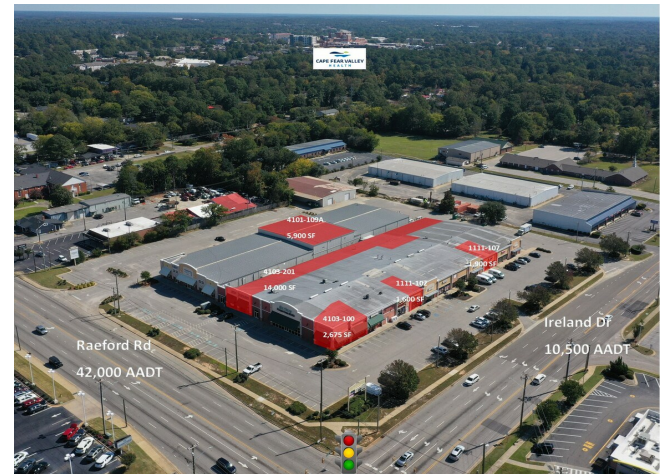

Showroom Square is a 93,000+ square foot property located at a major intersection along Raeford Rd. The property has a mix of retail, medical, and office tenants. With having excellent exposure to two major roadways and access from both roads, Showroom Square offers an excellent opportunity for many businesses on one of Fayetteville's most established commercial corridors.

Showroom Square is located at the busy signalized intersection of Raeford Rd and Ireland Dr in Fayetteville, NC. The property is close many of the regions largest employers to include Cape Fear Valley Medical Center and Fort Bragg, the largest military base...

- Retail and office space available for lease
- Major signalized intersection of Raeford Rd and Ireland Dr
- High traffic counts and excellent visibility
- Along busy commercial corridor
- Minutes from Fort Bragg and Cape Fear Valley Medical Center

Showroom Square is located at the busy signalized intersection of Raeford Rd and Ireland Dr in Fayetteville, NC. The property is close many of the regions largest employers to include Cape Fear Valley Medical Center and Fort Bragg, the largest military base in the country. The traffic count along Raeford Rd is 42,685 and on Ireland Dr is 10,756. Within a three mile radius of the shopping center the population is 65,166 with an average household income of \$67,781 and the daytime population is 88,775.